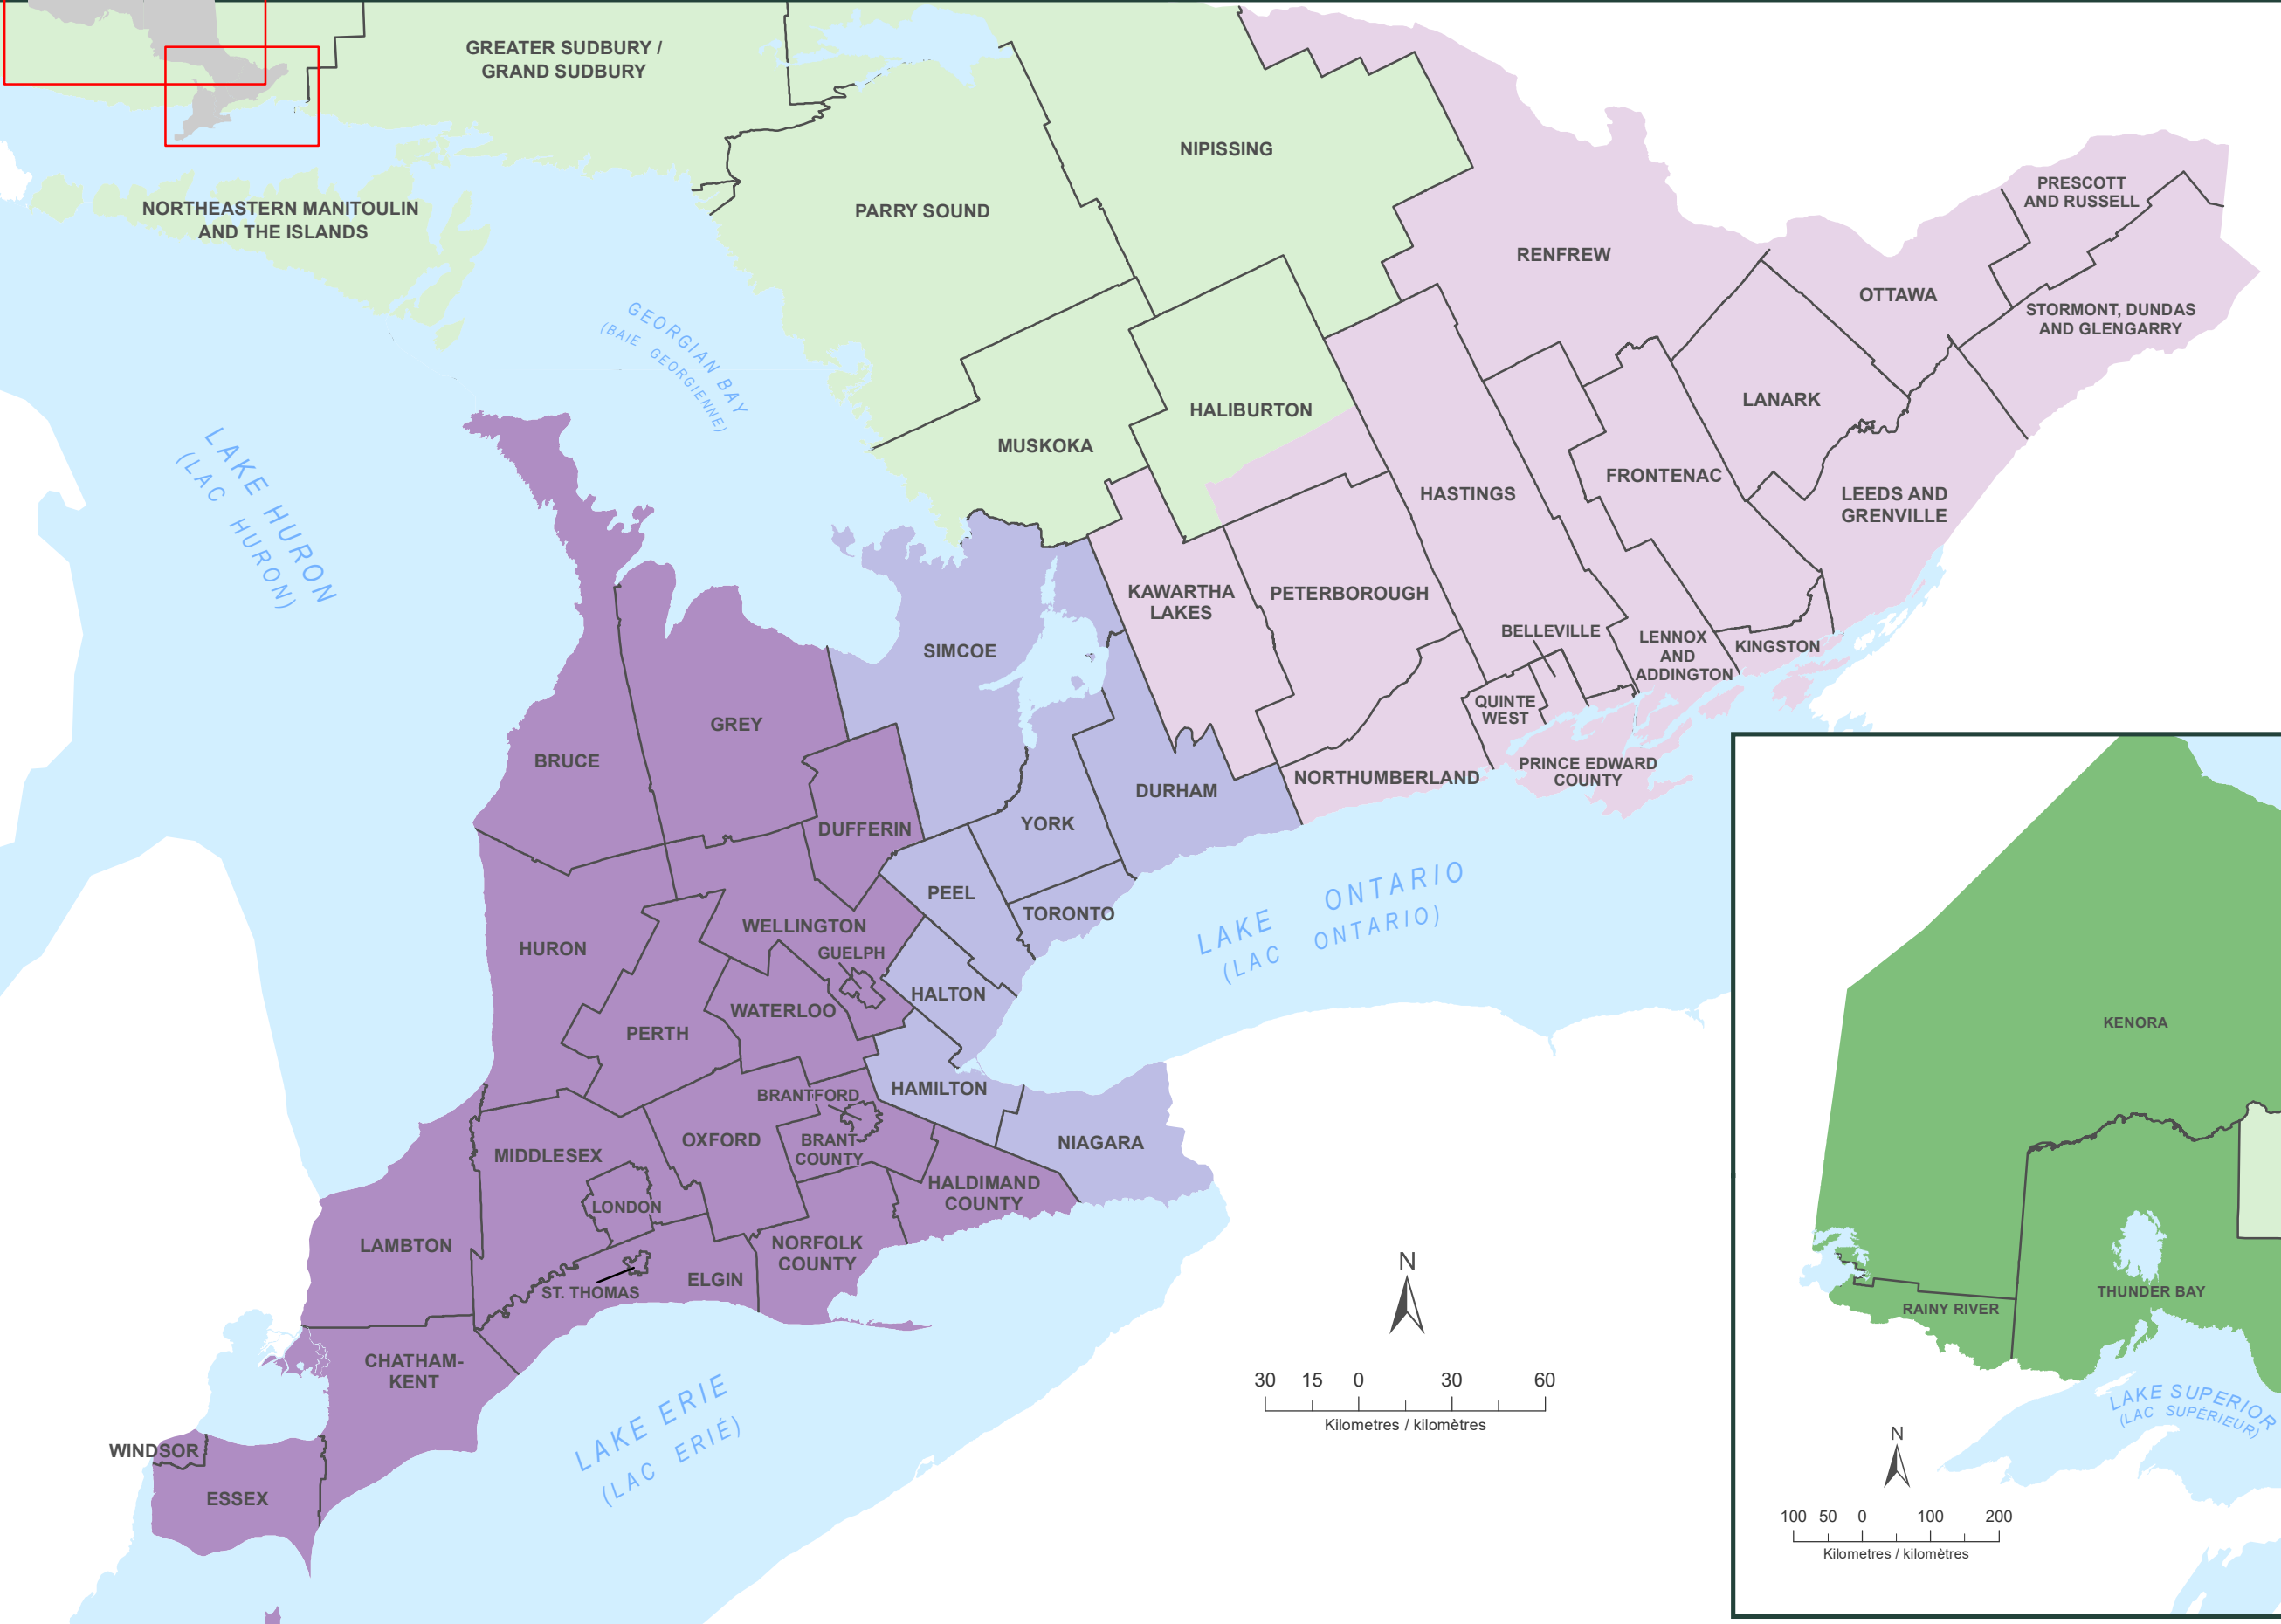

# MINISTRY OF TRANSPORTATION - Regional Boundaries with Municipal Boundaries

## MINISTÈRE DES TRANSPORTS - Limites régionales et limites municipales

### Regional Boundaries / Limites régionales

- Central / Centre
- Eastern / Est
- Northeastern / Nord-Est
- Northwestern / Nord-Ouest
- West / Ouest
- Municipal boundary / Limites municipales

Prepared by: Geomatics Office, St. Catharines  
 Produit par: Bureau de la géomatique, St. Catharines

June, 2020  
 juin, 2020

This map should not be relied on as a precise indicator of routes or locations, nor as a guide to navigation. The Ontario Ministry of Transportation (MTO) shall not be liable in any way for the use of, or reliance upon, this map or any information on this map.