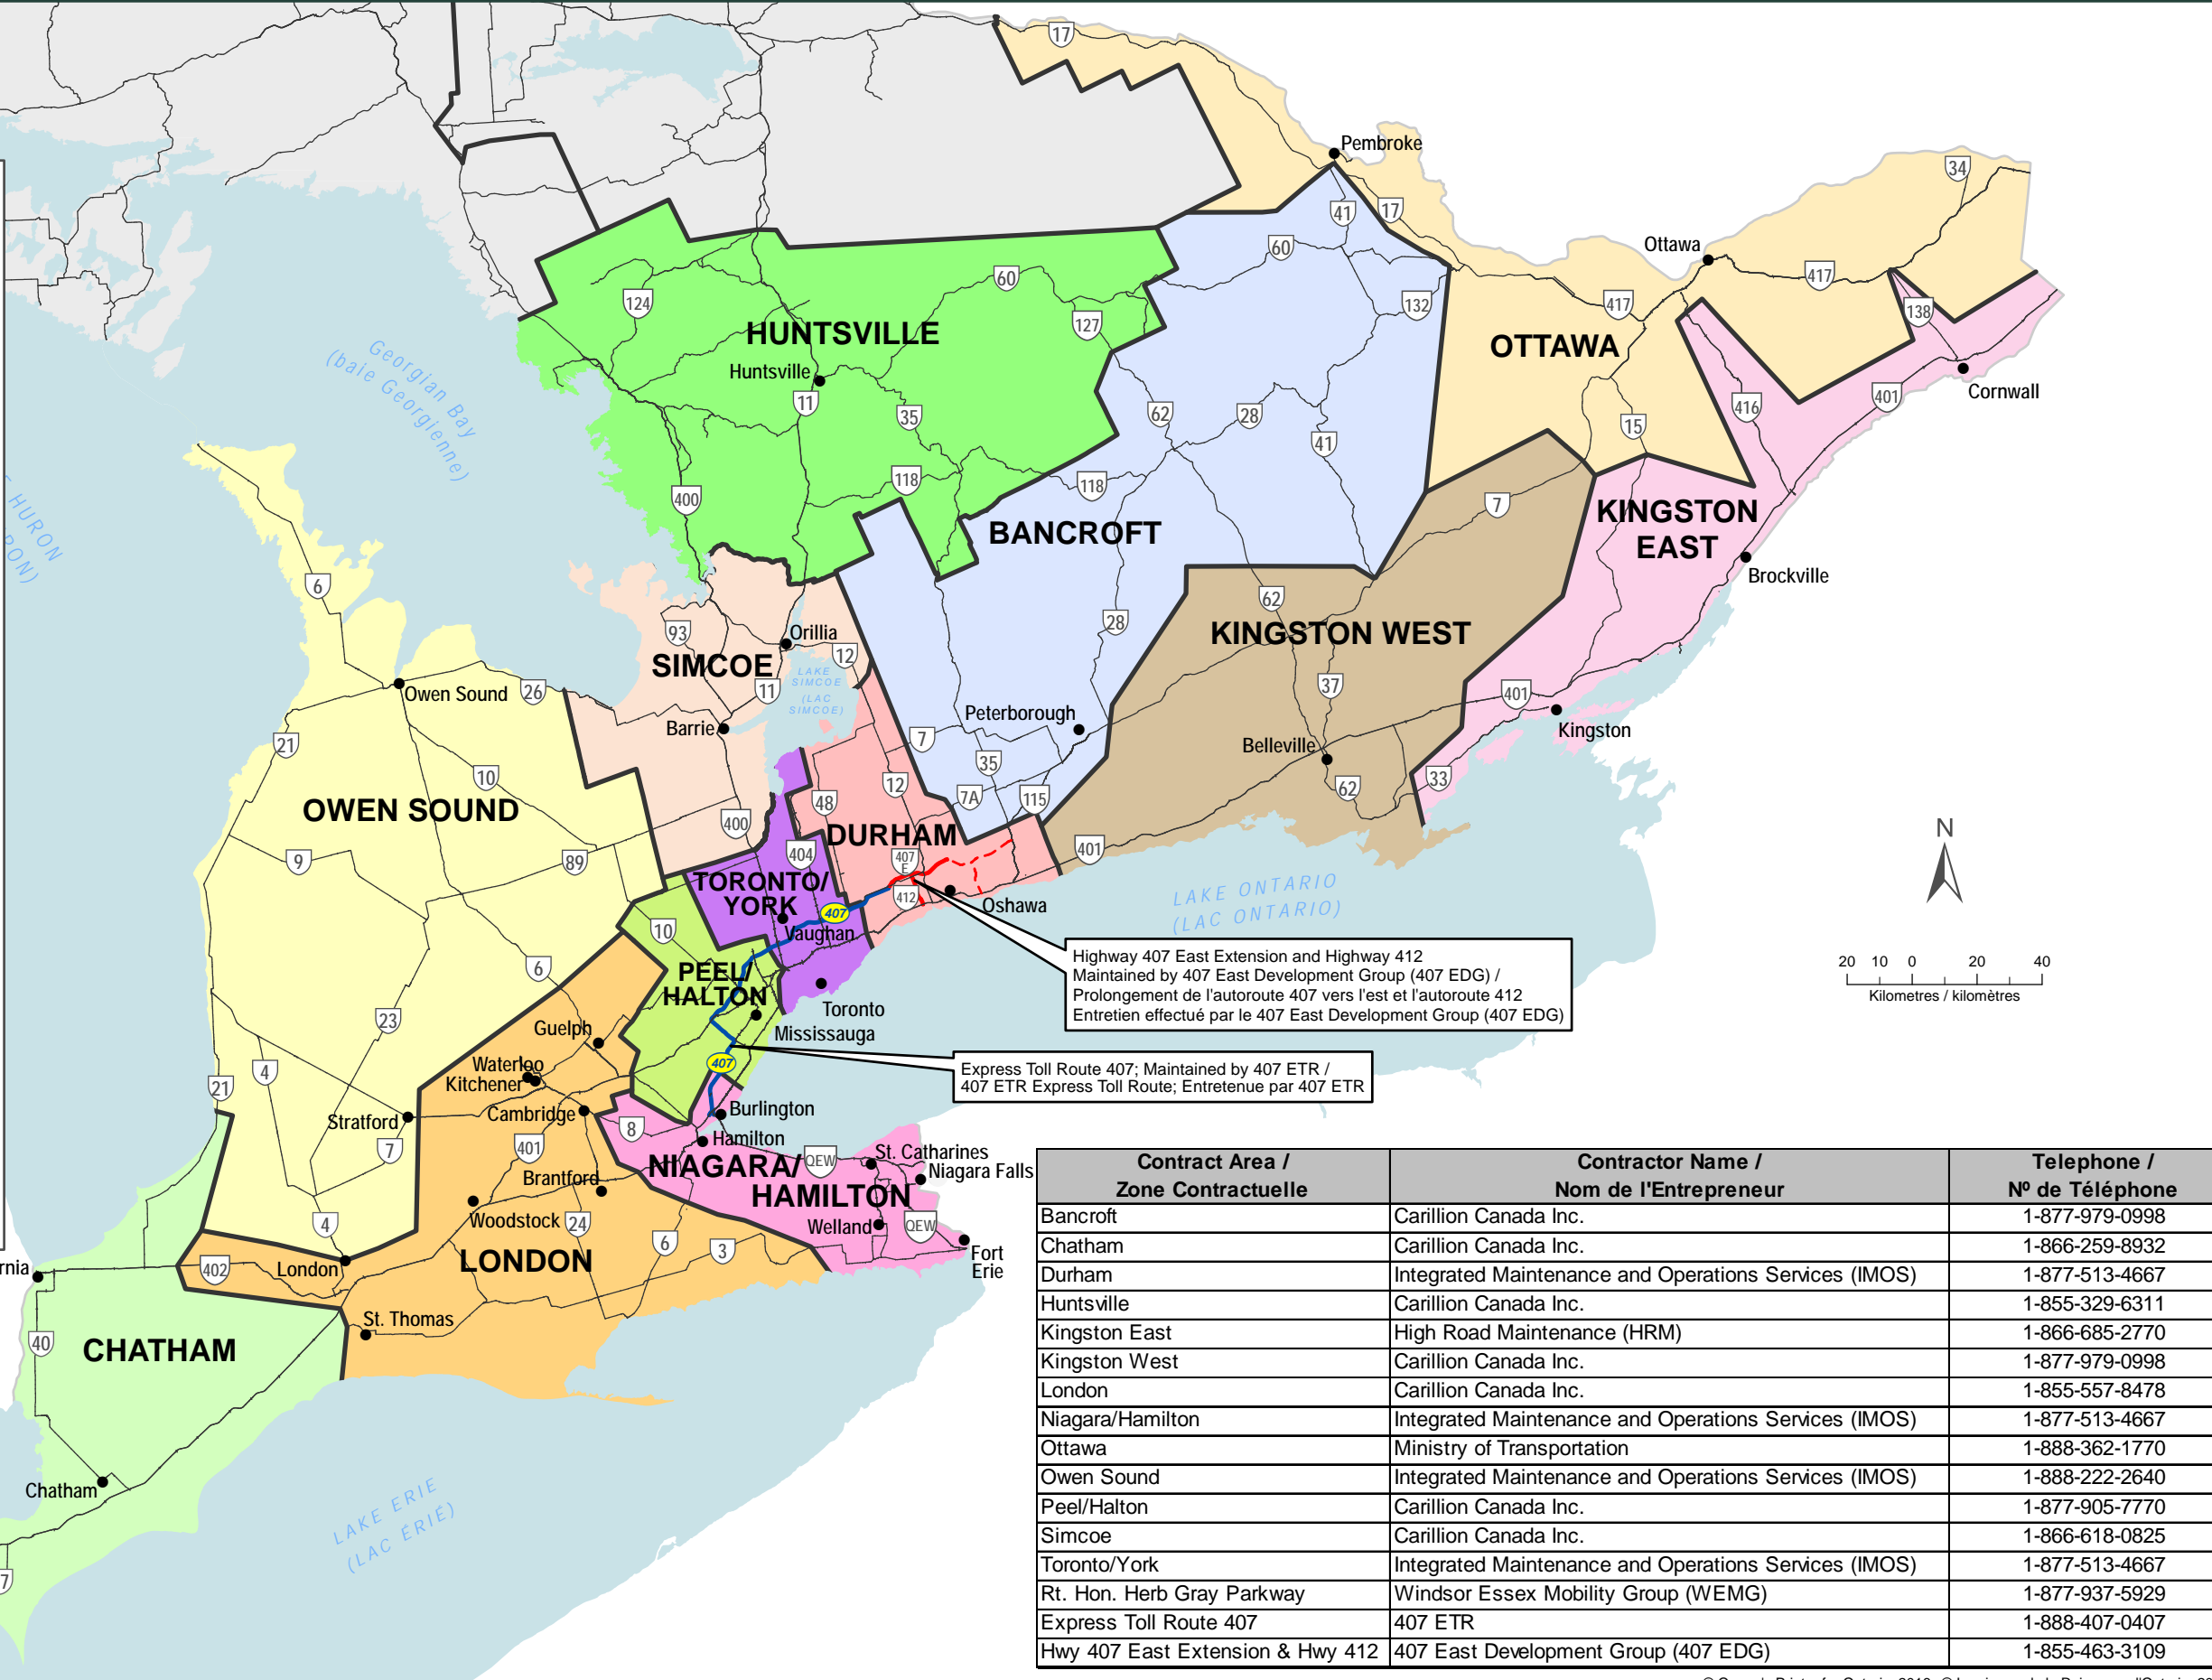

Contract Area Boundaries /
Limites des zones contractuelles

Highways /
Routes

Express Toll Route 407 /
407 ETR Express Toll Route

Highway 407 East Extension and Highway 412 /
Prolongement de l'autoroute 407 vers l'est et l'autoroute 412

Under construction /
En construction

Communities /
Communautés

Produced by:
The Geomatics Office
MTO Highway Standards Branch

Produced for:
Provincial Highways Management Division
Maintenance Management Office

Sources:
Base Data: MTO: DCRB, Routes
Projection: Ontario Lambert Conformal Conic (MTO)
Datum: NAD 83

August 3, 2016

This map should not be relied on as a precise indicator of routes or locations, nor as a guide to navigation. The Ontario Ministry of Transportation (MTO) shall not be liable in any way for the use of, or reliance upon, this map or any information on this map

Préparé par:
Le Bureau de la Géomatique
MTO Direction des Normes Routières

Préparé pour:
Division de la gestion des routes provinciales
Bureau de gestion d'entretien

Sources:
Base Data: MTO: DCRB, Routes
Projection: Ontario Lambert Conformal Conic (MTO)
Datum: NAD 83

3 août 2016

Il ne faut pas présumer que cette carte indique précisément les voies et les lieux, ni s'en servir comme guide à la navigation. Le ministère des Transport de l'Ontario (MTO) n'assume aucune responsabilité quelle que soit relativement à l'utilisation de cette carte ou de la confiance qui serait mise en celle-ci.

Highway 407 East Extension and Highway 412
Maintained by 407 East Development Group (407 EDG) /
Prolongement de l'autoroute 407 vers l'est et l'autoroute 412
Entretien effectué par le 407 East Development Group (407 EDG)

Express Toll Route 407; Maintained by 407 ETR /
407 ETR Express Toll Route; Entretien par 407 ETR

Contract Area / Zone Contractuelle	Contractor Name / Nom de l'Entrepreneur	Telephone / N° de Téléphone
Bancroft	Carillion Canada Inc.	1-877-979-0998
Chatham	Carillion Canada Inc.	1-866-259-8932
Durham	Integrated Maintenance and Operations Services (IMOS)	1-877-513-4667
Huntsville	Carillion Canada Inc.	1-855-329-6311
Kingston East	High Road Maintenance (HRM)	1-866-685-2770
Kingston West	Carillion Canada Inc.	1-877-979-0998
London	Carillion Canada Inc.	1-855-557-8478
Niagara/Hamilton	Integrated Maintenance and Operations Services (IMOS)	1-877-513-4667
Ottawa	Ministry of Transportation	1-888-362-1770
Owen Sound	Integrated Maintenance and Operations Services (IMOS)	1-888-222-2640
Peel/Halton	Carillion Canada Inc.	1-877-905-7770
Simcoe	Carillion Canada Inc.	1-866-618-0825
Toronto/York	Integrated Maintenance and Operations Services (IMOS)	1-877-513-4667
Rt. Hon. Herb Gray Parkway	Windsor Essex Mobility Group (WEMG)	1-877-937-5929
Express Toll Route 407	407 ETR	1-888-407-0407
Hwy 407 East Extension & Hwy 412	407 East Development Group (407 EDG)	1-855-463-3109

Promenade Rt. Hon. Herb Gray Parkway
Maintained by Windsor Essex Mobility Group (WEMG) /
Entretenu par Windsor Essex Mobility Group (WEMG)